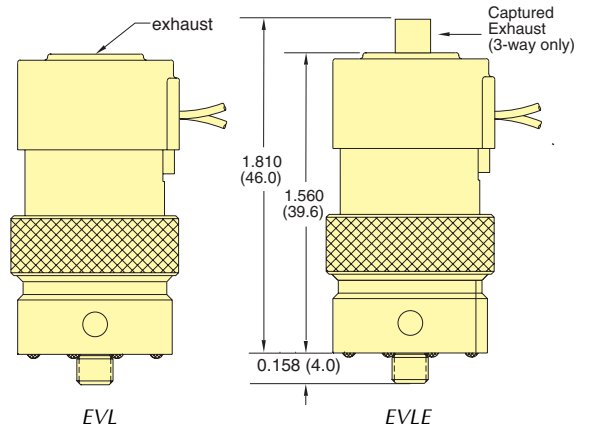

# 2-WAY & 3-WAY ELECTRONIC LATCHING VALVES MANIFOLD MOUNT

**EVL** □ - □ **M** - □ - □

**ETL** □ - □ **M** - □ - □

Electrical Connection	Top Port		Type		Mounting		Voltage		Orifice		Options		
	Order No.	Order No.	Order No.	Order No.	Order No.	Order No.	Order No.	Order No.	Order No.	Order No.	Order No.		
Wire Leads	V	None	(blank)	2-Way	2	In-Line	(blank)	12-Volt DC	12	0.025"	(blank)	Buna-N Seals	(blank)
Terminal Spades	T	#10-32 Captured Exhaust (3-Way only)	E	3-Way	3	Manifold	M	24-Volt DC	24	0.040"	L	FKM Seals	V
										0.060"	H	EPDM Seals	E
Part No.	<b>E</b>	<b>L</b>		<b>-</b>				<b>-</b>		<b>-</b>			

Example: EVLE-3M-12-L