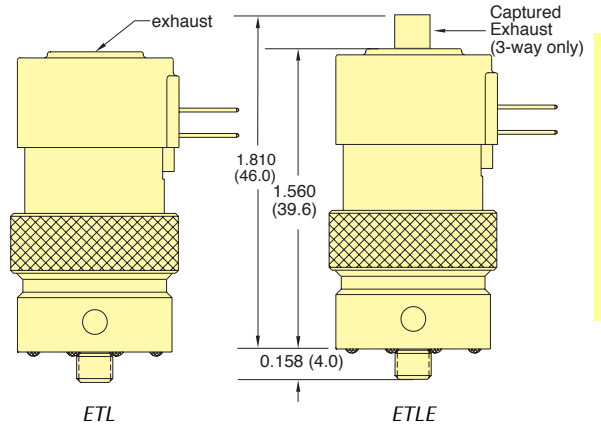

# 2-WAY & 3-WAY ELECTRONIC LATCHING VALVES MANIFOLD MOUNT

**EVL** □ - □ **M** - □ - □

**ETL** □ - □ **M** - □ - □

Electrical Connection	Top Port		Type		Mounting		Voltage		Orifice		Options		
	Order No.	Order No.	Order No.	Order No.	Order No.	Order No.	Order No.	Order No.	Order No.	Order No.	Order No.		
Wire Leads	V	None	(blank)	2-Way	2	In-Line	(blank)	12-Volt DC	12	0.025"	(blank)	Buna-N Seals	(blank)
Terminal Spades	T	#10-32 Captured Exhaust (3-Way only)	E	3-Way	3	Manifold	M	24-Volt DC	24	0.040"	L	FKM Seals	V
										0.060"	H	EPDM Seals	E
Part No.	<b>E</b>	<b>L</b>		<b>-</b>				<b>-</b>		<b>-</b>			

Example: EVLE-3M-12-L