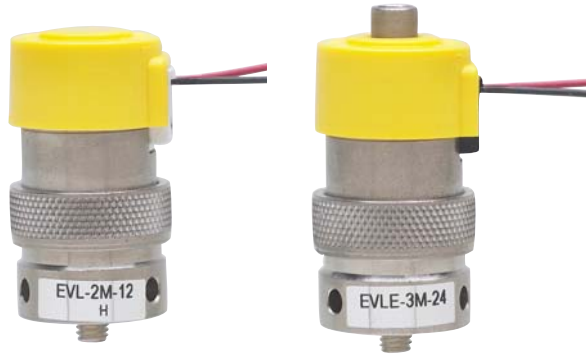

# 2-WAY & 3-WAY ELECTRONIC LATCHING VALVES MANIFOLD MOUNT

**EVL** □ - □ **M** - □ - □

**ETL** □ - □ **M** - □ - □

Electrical Connection	Top Port		Type		Mounting		Voltage		Orifice		Options		
	Order No.	Order No.	Order No.	Order No.	Order No.	Order No.	Order No.	Order No.	Order No.	Order No.	Order No.		
Wire Leads	V	None	(blank)	2-Way	2	In-Line	(blank)	12-Volt DC	12	0.025"	(blank)	Buna-N Seals	(blank)
Terminal Spades	T	#10-32 Captured Exhaust (3-Way only)	E	3-Way	3	Manifold	M	24-Volt DC	24	0.040"	L	FKM Seals	V
										0.060"	H	EPDM Seals	E
Part No.	<b>E</b>	<b>L</b>		<b>-</b>				<b>-</b>		<b>-</b>			

Example: EVLE-3M-12-L