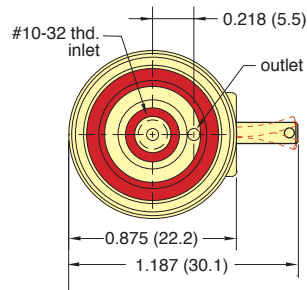

# 2-WAY & 3-WAY ELECTRONIC LATCHING VALVES MANIFOLD MOUNT

**EVL** □ - □ **M** - □ - □

**ETL** □ - □ **M** - □ - □

Electrical Connection	Top Port		Type		Mounting		Voltage		Orifice		Options		
	Order No.	Order No.	Order No.	Order No.	Order No.	Order No.	Order No.	Order No.	Order No.	Order No.	Order No.		
Wire Leads	V	None	(blank)	2-Way	2	In-Line	(blank)	12-Volt DC	12	0.025"	(blank)	Buna-N Seals	(blank)
Terminal Spades	T	#10-32 Captured Exhaust (3-Way only)	E	3-Way	3	Manifold	M	24-Volt DC	24	0.040"	L	FKM Seals	V
										0.060"	H	EPDM Seals	E
Part No.	<b>E</b>	<b>L</b>		<b>-</b>				<b>-</b>		<b>-</b>			

Example: EVLE-3M-12-L